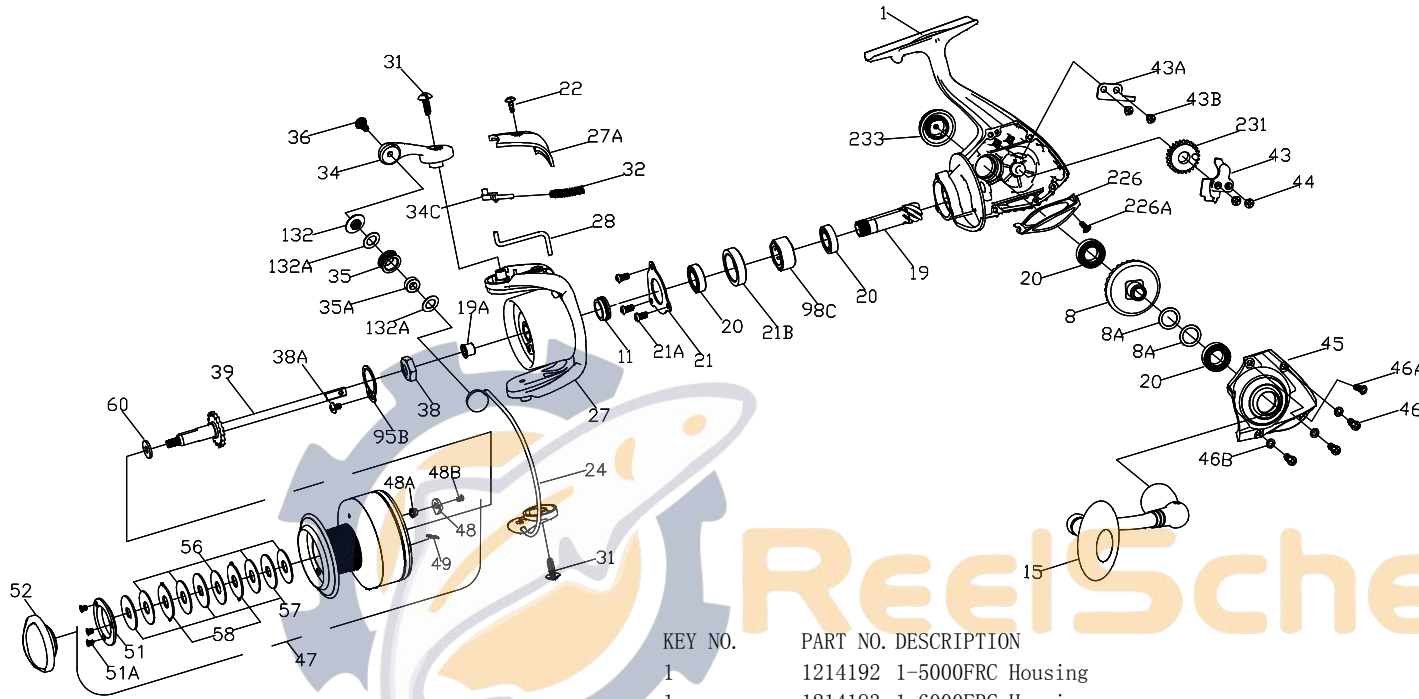

PARTS LIST FOR MODEL FIERCE 5000/6000
REEL PART NO.1206118/1206121

KEY NO.	PART NO.	DESCRIPTION
28	1204027	28-6000PUR Trip Lever
31	1203987	31-3000PUR Bail Arm Screw (2 req)
31	1204039	31-6000PUR Bail Arm Screw (2 req)
32	1203988	32-3000PUR Bail Spring
32	1200520	32-6000SG Bail Spring
34	1211513	34-3000FRC Bail Arm
34	1214201	34-6000FRC Bail Arm
34C	1203990	34C-3000PUR Pivot Arm
34C	1204044	34C-6000PUR Pivot Arm
35	1191674	35-3000SG Line Roller
35A	1203992	35A-3000PUR Line Roller Bushing
36	1203993	36-3000PUR Bail Stud Screw
38	1191729	38-5000SG Rotor Nut
38A	1203995	38A-3000PUR Rotor Locking Plate Screw
39	1214202	39-5000FRC Spool Shaft Assembly
39	1214203	39-6000FRC Spool Shaft Assembly
43	1191805	43-5000SG Crosswind Block
43A	1191820	43A-5000SG Crosswind Block Plate
43B	1191736	38A-5000SG Rotor Locking Plate Screw
44	1191845	44-5000SG Crosswind Block Screw (2 req)
45	1214204	45-5000FRC Housing Cover
46	1191903	46-5000SG Housing Cover Screw (3 req)
46A	1191906	46A-3000SG Housing Cover Screw A
46B	1191908	46B-5000SG Housing Cover Washer (3 req)
47	1214205	47-5000FRC Spool Complete
47	1214206	47-6000FRC Spool Complete
48	1211625	48-5000SG Click Tongue
48A	1211626	48A-5000SG Click Tongue Washer
48B	1211612	48B-5000SG Spool Click Screw
49	1211627	49-5000SG Click Tongue Spring
51	1191978	51-5000SG Retaining Spacer
51A	1191986	51A-3000SG Retaining Screw (3 req)
52	1214207	52-5000FRC Drag Knob Assembly
56	1192036	56-5000SG Drag Washer (5 req)
57	1192044	57-5000SG Keyed Washer (3 req)
58	1192053	58-5000SG Eared Washer (2 req)
60	1192062	60-5000SG Thrust Washer
95B	1192186	95B-5000SG Rotor Locking Plate
98C	1192215	98C-5000SG Clutch/Sleeve Assembly
132	1192298	132-7000SG Roller Washer
132A	1192302	132A-3000SG Line Roller Washer (2 req)
226	1214208	226-5000FRC Rear Cover
226A	1192473	226A-3000SG Rear Cover Screw
231	1192503	231-5000SG Crosswind Gear
231	1200523	231-6000SG Crosswind Gear
233	1214209	233-5000FRC Bearing Cover Assembly